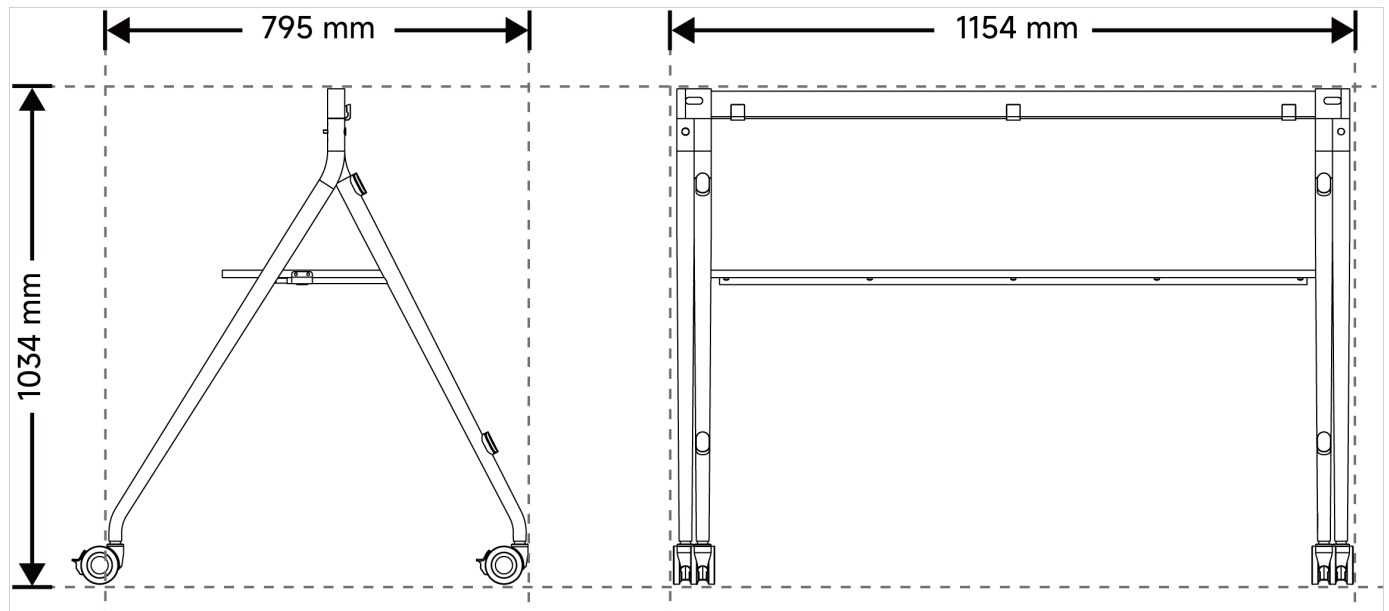

Yealink MB-FloorStand Datasheet

MB-FS-P650T

Parameter	Description
Dimension (W.D.H)	<ul style="list-style-type: none"> • Dimension: 1154 mm × 795 mm × 1034 mm • Carton Meas: 1145 mm × 840 mm × 173 mm
Weight	<ul style="list-style-type: none"> • N.W/CTN: 19.8 kg (43.7 lbs) • G.W/CTN: 23.6 kg (52 lbs)

MB-FS-P750T

Parameter	Description
Dimension (W.D.H)	<ul style="list-style-type: none"> • Dimension: 1371 mm × 850 mm × 994 mm • Carton Meas: 1170 mm × 935 mm × 175 mm
Weight	<ul style="list-style-type: none"> • N.W/CTN: 17.36 kg (38.3 lbs) • G.W/CTN: 22.41 kg (49.4 lbs)

MB-FS-P860T

Parameter	Description
Dimension (W.D.H)	<ul style="list-style-type: none"> • Dimension: 1418 mm × 858 mm × 954 mm • Carton Meas: 1448 mm × 935 mm × 173 mm
Weight	<ul style="list-style-type: none"> • N.W/CTN: 23.8 kg (52.5 lbs) • G.W/CTN: 29.2 kg (64.4 lbs)