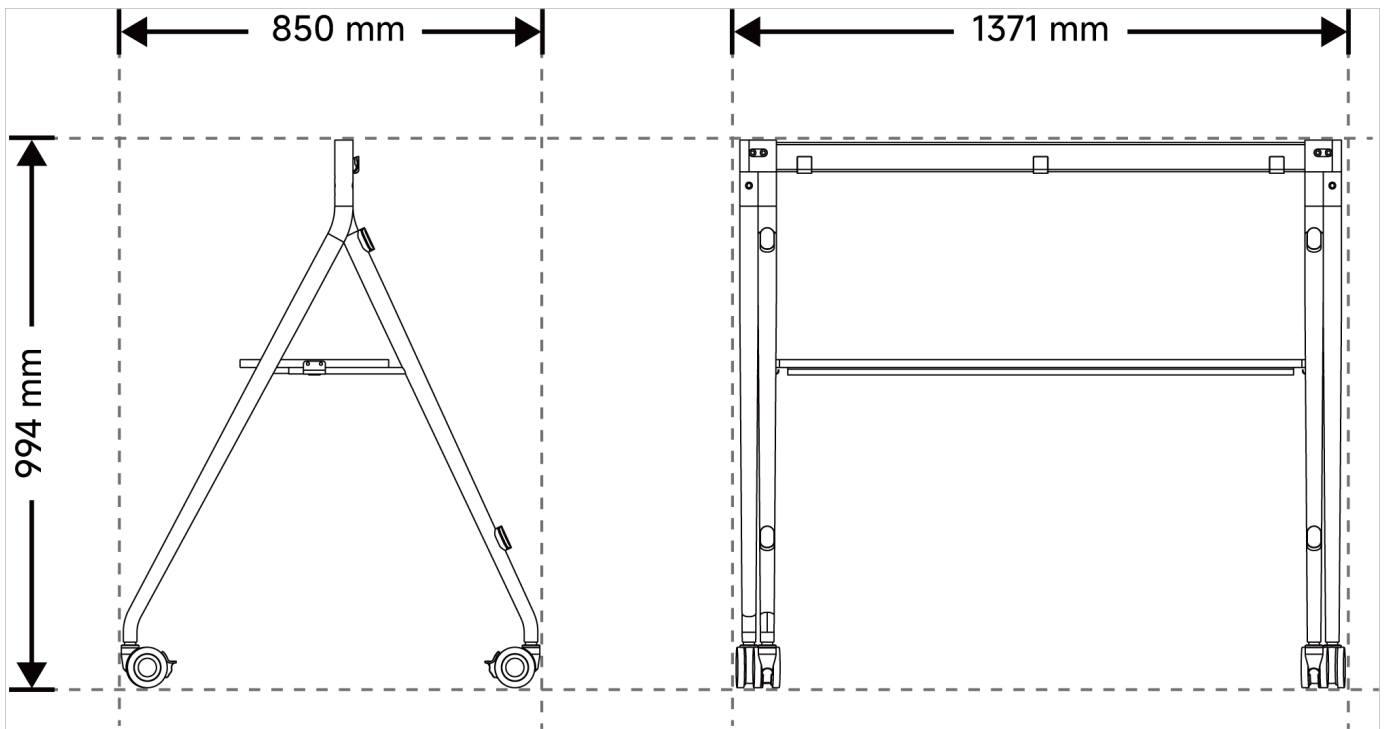

Yealink MB-FloorStand Datasheet

MB-FS-P650T

Parameter	Description
Dimension (W.D.H)	<ul style="list-style-type: none"> • Dimension: 1154 mm × 795 mm × 1034 mm • Carton Meas: 1145 mm × 840 mm × 173 mm
Weight	<ul style="list-style-type: none"> • N.W/CTN: 19.8 kg (43.7 lbs) • G.W/CTN: 23.6 kg (52 lbs)

MB-FS-P750T

Parameter	Description
Dimension (W.D.H)	<ul style="list-style-type: none"> • Dimension: 1371 mm × 850 mm × 994 mm • Carton Meas: 1170 mm × 935 mm × 175 mm
Weight	<ul style="list-style-type: none"> • N.W/CTN: 17.36 kg (38.3 lbs) • G.W/CTN: 22.41 kg (49.4 lbs)

MB-FS-P860T

Parameter	Description
Dimension (W.D.H)	<ul style="list-style-type: none"> • Dimension: 1418 mm × 858 mm × 954 mm • Carton Meas: 1448 mm × 935 mm × 173 mm
Weight	<ul style="list-style-type: none"> • N.W/CTN: 23.8 kg (52.5 lbs) • G.W/CTN: 29.2 kg (64.4 lbs)